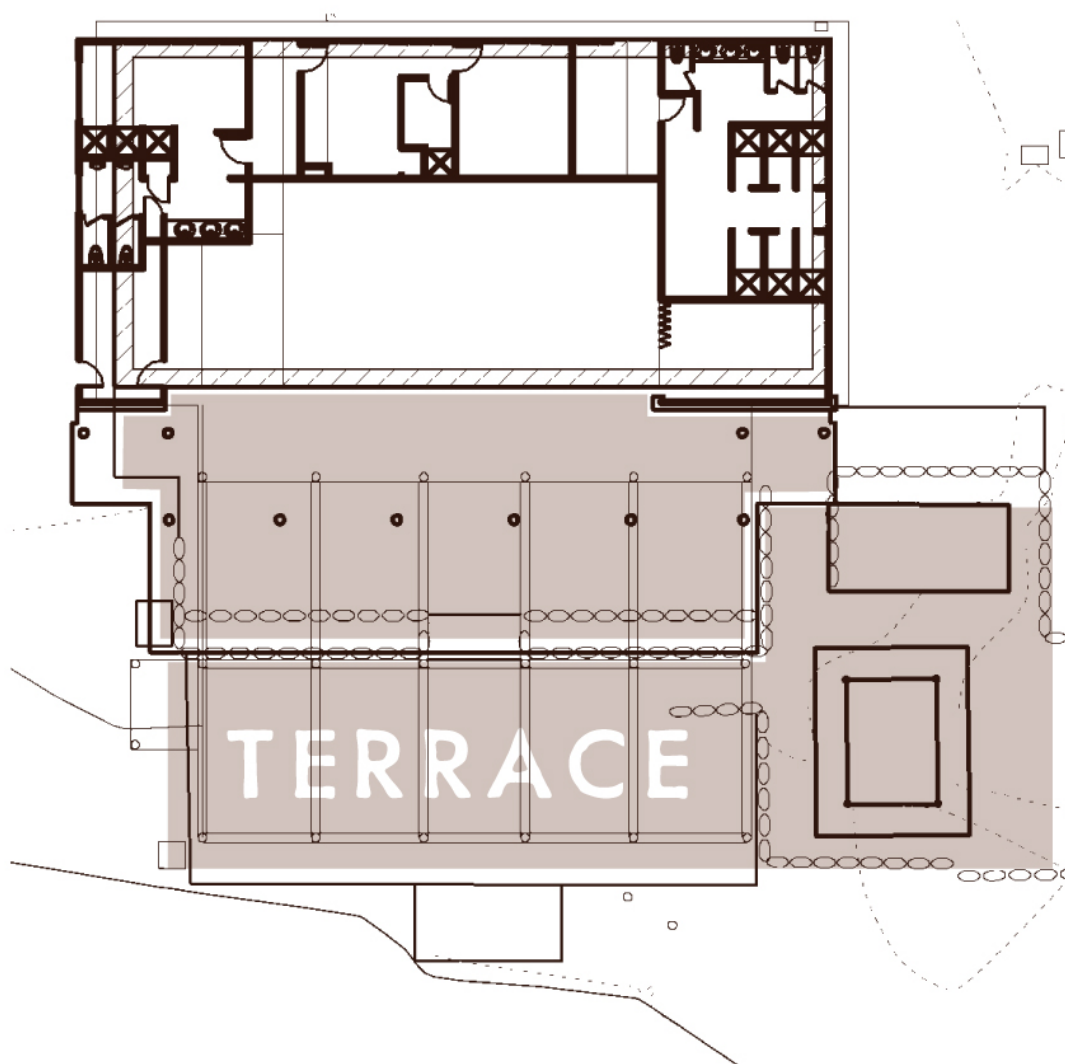

Kona Village

MEETING ROOMS

Hale Hookipa

Hale Hookipa is home to our luau where you can immerse your guests in an authentic Hawaiian environment. This space is configured on two tiers. There is 1,664 square feet of space that will seat up to 300. The terrace is perfect for intimate gatherings. The upper tiers of the space are partially covered. There is 2,820 square feet of space that will set up to 80.